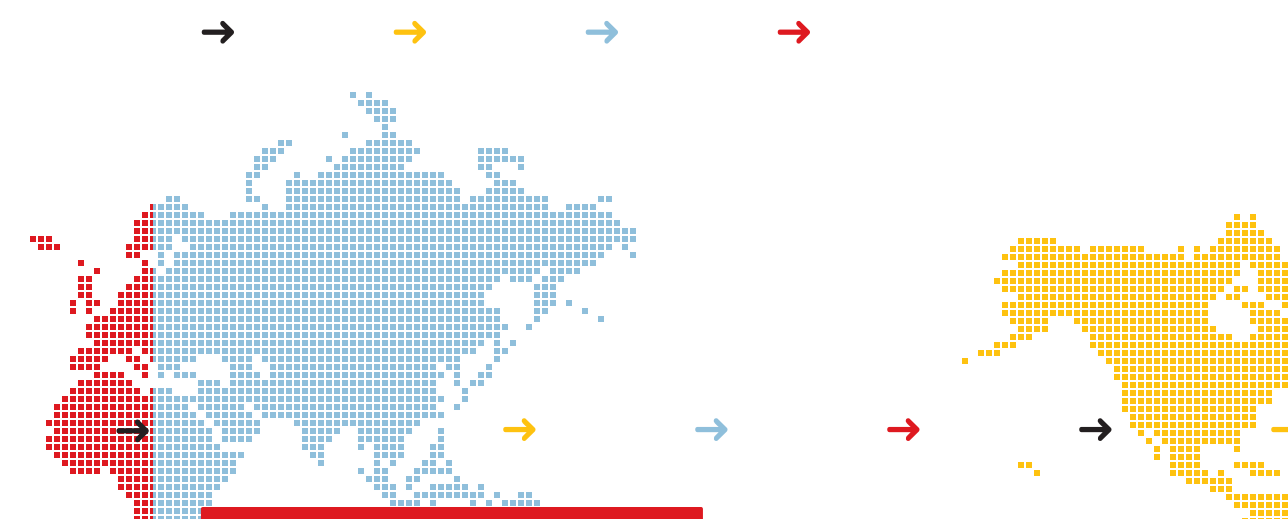

Offering Customers Simplicity, Savings and World-Class Service

Origin Express is the Single Source for all of your US furniture shipping and delivery needs. With Origin Express you know that your furniture shipment will arrive at its US destination on-time and in top condition, without the complication of contacting and coordinating with multiple vendors. We provide a Single Price and manage All the details for you. And we have over 50 years of experience delivering furniture to millions of satisfied customers.

- One Price - This all-inclusive rate covers everything from breaking down the container to delivering it to multiple destinations, and virtually everything in-between.
- Lower inventory and facility overhead costs for you.
- Improved transit times and service to your customers.
- Less Touching - Using a single shipping and delivery provider eliminates touching.
- Customized Handling - Once your cargo arrives at our warehouse, we can handle it based on your needs.
- One on-line source for tracking your shipment - no matter how many destinations.
- New Market Opportunities - Regardless of your current location and market within the US, our 17 local warehouse locations will allow you to serve new customers.

Origin Express

One Container, One Price....
Endless Destinations

We provide a comprehensive per cube/seat/piece rate that includes all ocean, domestic, transportation and handling costs.

To learn more about our service or to obtain your single price, please call: 1-888-SHIP FTG (1-888-744-7384) or email us at sales@asianlinklogistics.com

AsianLinkLogistics

Asian Link Logistics
www.asianlinklogistics.com

Caldwell Freight Lines, Inc.
www.caldwellfreight.com

Foothills Trucking Co., Inc.
www.foothillstrucking.com